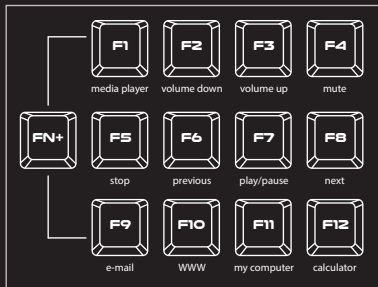

SPECIFICATION

- Keyboard size 481x189x42mm
- Keyboard weight 1030g
- Connector USB
- Number of key 104
- Key Route 2.0mm
- Key Force 50 + 5g

PACKAGE CONTENT

- RX69 gaming keyboard
- Quick installation guide

REQUIREMENTS

- PC or PC compatible device with a USB port
- Windows® XP/Vista/7/8/10

WARRANTY

- 2 years limited manufacturer warranty

SAFETY INFORMATION

- Use as directed.
- Non-authorized repairs or taking the device to pieces make the warranty void and may cause the product damage.
- Avoid to hit or friction with a hard object, otherwise it will lead to grind surface or other hardware damage.
- Do not use the product in low and high temperatures, in strong magnetic fields and in the damp or dusty atmosphere.
- Do not drop, knock, or shake the device. Rough handling can break it.
- Slots and openings in the case are provided for ventilation and should not be obscure. Blocking the vents can cause overheating of the device.

GENERAL

- The safe product, conforming to the EU requirements.
- The product is made in accordance with RoHS European standard.
- The WEEE symbol (the crossed-out wheeled bin) using indicates that this product in not home waste. You protect the environment when you recycle hazardous waste appropriately. In order to get detailed information about recycling this product please contact your retailer or a local authority.