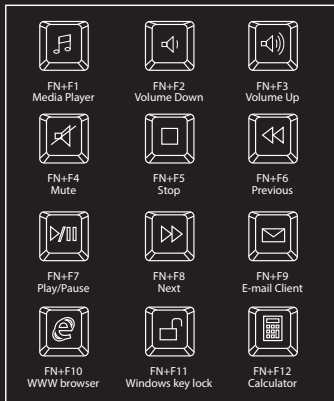

SPECIFICATION

• Keyboard size	465 × 205 × 30 mm
• Keyboard weight	1120g
• Connector	USB
• Number of key	104
• Number of multimedia keys	11

PACKAGE CONTENT

- RX39 gaming keyboard
- Quick installation guide

REQUIREMENTS

- PC or PC compatible device with a USB port
- Windows® XP/Vista/7/8/10

WARRANTY

- 2 years limited manufacturer warranty

SAFETY INFORMATION

- Use as directed.
- Non-authorized repairs or taking the device to pieces make the warranty void and may cause the product damage.
- Avoid to hit or friction with a hard object, otherwise it will lead to grind surface or other hardware damage.
- Do not use the product in low and high temperatures, in strong magnetic fields and in the damp or dusty atmosphere.
- Do not drop, knock, or shake the device. Rough handling can break it.
- Slots and openings in the case are provided for ventilation and should not be obscure. Blocking the vents can cause overheating of the device.

GENERAL

- The safe product, conforming to the EU requirements.
- The product is made in accordance with RoHS European standard.
- The WEEE symbol (the crossed-out wheeled bin) using indicates that this product in not home waste. You protect the environment when you recycle hazardous waste appropriately. In order to get detailed information about recycling this product please contact your retailer or a local authority.

EN

PL

CZ

SK

DE

RO

RoHS