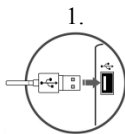

DE – GENESIS RX39 - BEDIENUNGSANLEITUNG

INSTALLATION:

MULTIMEDIA KEYS DESCRIPTION

FN+F1
Media Player

FN+F2
Lautstärke runter

FN+F3
Lauter

FN+F4
Mute

FN+F5
Stopp

FN+F6
Zurück

FN+F7
Spielen /Pausieren

FN+F8
Nächster

FN+F9
E-mail

FN+F10
WWW browser

FN+F11
Windows-Tastensperre

FN+F12
Kalkulator

BELEUCHTUNG:

Drücken Sie FN + , um die Beleuchtungskolor schalten.