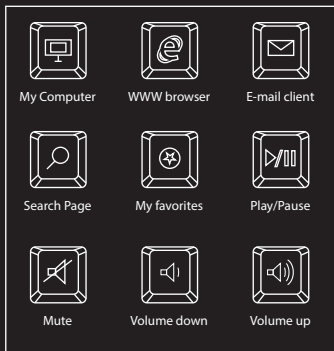

FEATURES

- Spill-resistant design,
- 9 multimedia buttons,
- High key caps with sensitive reaction,
- Gold plated USB connector.

INSTALLATION

- Connect the device to the USB port in your computer
- System will install driver automatically

SPECIFICATION

• Keyboard size	463 × 200 × 30 mm
• Keyboard weight	410g
• Connector	USB
• Number of key	113
• Number of multimedia keys	9

PACKAGE CONTENT

- RM34X gaming keyboard
- Quick installation guide

REQUIREMENTS

- PC or PC compatible device with a USB port
- Windows® XP/Vista/7/8/10

WARRANTY

- 2 years limited manufacturer warranty

SAFETY INFORMATION

- Use as directed.
- Non-authorized repairs or taking the device to pieces make the warranty void and may cause the product damage.
- Avoid to hit or friction with a hard object, otherwise it will lead to grind surface or other hardware damage.
- Do not use the product in low and high temperatures, in strong magnetic fields and in the damp or dusty atmosphere.
- Do not drop, knock, or shake the device. Rough handling can break it.
- Slots and openings in the case are provided for ventilation and should not be obscure. Blocking the vents can cause overheating of the device.

GENERAL

- The safe product, conforming to the EU requirements.
- The product is made in accordance with RoHS European standard.
- The WEEE symbol (the crossed-out wheeled bin) using indicates that this product in not home waste. You protect the environment when you recycle hazardous waste appropriately. In order to get detailed information about recycling this product please contact your retailer or a local authority.

RoHS

EN

PL

CZ

SK

DE

RO