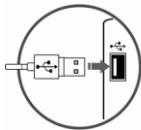

DE – GENESIS HV59- BEDIENUNGSANLEITUNG

INSTALLATION:

1.