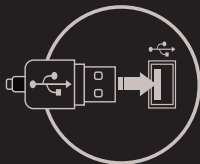

GENERAL

- The safe product, conforming to the EU requirements.
- The product is made in accordance with RoHS European standard.
- The WEEE symbol (the crossed-out wheeled bin) using indicates that this product in not home waste. You protect the environment when you recycle hazardous waste appropriately. In order to get detailed information about recycling this product please contact your retailer or a local authority.